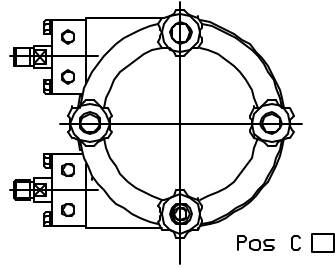

# CT/AMP-22 Hosepump

Assy. No.:	
Customer:	
PO #:	Date / /
Model:	
Hose:	
Pressure:	
Ports:	
Speed:	
HP:	
Motor Encl.:	
Specials:	
Accessories:	
Drawn By:	Date / /
Project:	

Cert By: \_\_\_\_\_

Date: \_\_\_\_\_

Approx. Wt. 100 lbs.

✓	Drive	Speed	B	C
	Gear Reducer - 56C Motor		9.75	14.3

Fabrication Tolerance is +/- .12"

Rev	Date	By
B	1/11/05	CLM

**PERIFLO**

155 Commerce Blvd., Loveland, OH 45140

Dwg No.: CT/AMP 22 Dimensions