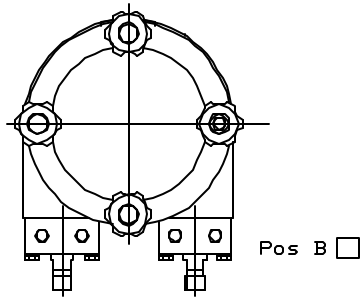

# CT/AMP-22 Hosepump

Assy. No.:	
Customer:	
PO #:	Date / /
Model:	
Hose:	
Pressure:	
Ports:	
Speed:	
HP:	
Motor Encl.:	
Specials:	
Accessories:	
Drawn By:	Date / /
Project:	

Cert By: \_\_\_\_\_

Date: \_\_\_\_\_

Approx. Wt. 100 lbs.

✓	Drive	Speed	B	C
	Gear Reducer - 56C Motor		9.75	14.3

Fabrication Tolerance is +/- .12"

Rev	Date	By
B	1/11/05	CLM

**PERIFLO**

155 Commerce Blvd., Loveland, OH 45140

Dwg No.: CT/AMP 22 Dimensions