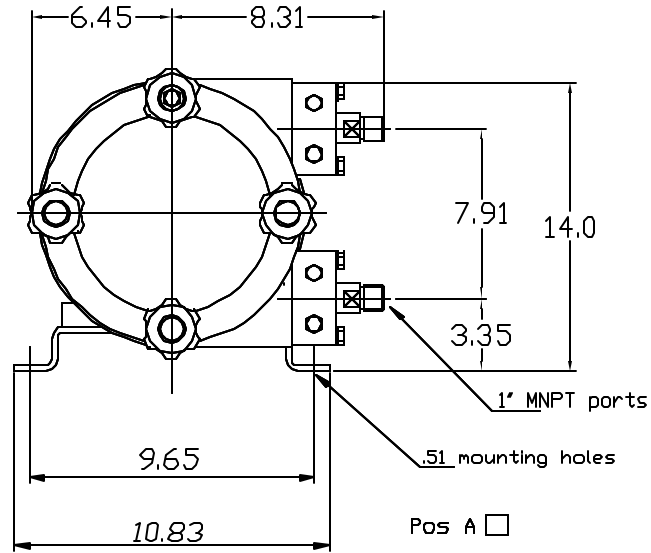

# CT/AMP-22 Hosepump

Assy. No.:	
Customer:	
PO #:	Date / /
Model:	
Hose:	
Pressure:	
Ports:	
Speed:	
HP:	
Motor Encl.:	
Specials:	
Accessories:	
Drawn By:	Date / /
Project:	

Cert By: \_\_\_\_\_

Date: \_\_\_\_\_

Approx. Wt. 100 lbs.

✓	Drive	Speed	B	C
	Gear Reducer - 56C Motor		9.75	14.3

Fabrication Tolerance is +/- .12"

Rev	Date	By
B	1/11/05	CLM

**PERIFLO**

155 Commerce Blvd., Loveland, OH 45140

Dwg No.: CT/AMP 22 Dimensions