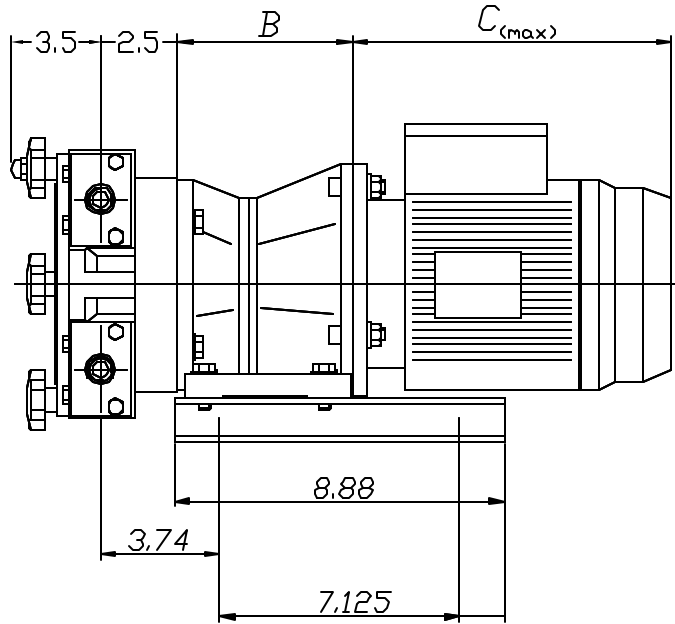

# CT/AMP-22 Hosepump

Assy. No.:	
Customer:	
PO #:	Date / /
Model:	
Hose:	
Pressure:	
Ports:	
Speed:	
HP:	
Motor Encl.:	
Specials:	
Accessories:	
Drawn By:	Date / /
Project:	

Cert By: \_\_\_\_\_

Date: \_\_\_\_\_

Approx. Wt. 100 lbs.

✓	Drive	Speed	B	C
	Gear Reducer - 56C Motor		9.75	14.3

Fabrication Tolerance is +/- .12"

Rev	Date	By
B	1/11/05	CLM

**PERIFLO**

155 Commerce Blvd., Loveland, OH 45140

Dwg No.: CT/AMP 22 Dimensions