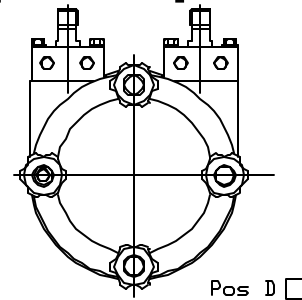

# CT/AMP-22 Hosepump

Assy. No.:	
Customer:	
PO #:	Date / /
Model:	
Hose:	
Pressure:	
Ports:	
Speed:	
HP:	
Motor Encl.:	
Specials:	
Accessories:	
Drawn By:	Date / /
Project:	

Cert By: \_\_\_\_\_

Date: \_\_\_\_\_

Approx. Wt. 100 lbs.

✓	Drive	Speed	B	C
	Gear Reducer - 56C Motor		9.75	14.3

Fabrication Tolerance is +/- .12"

Rev	Date	By
B	1/11/05	CLM

**PERIFLO**

155 Commerce Blvd., Loveland, OH 45140

Dwg No.: CT/AMP 22 Dimensions