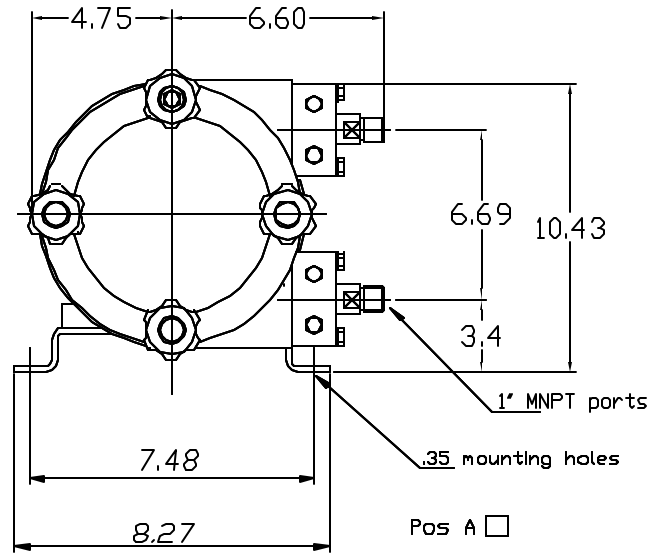

CT/AMP-19 Hosepump

Assy. No.:	
Customer:	
PO #:	Date / /
Model:	
Hose:	
Pressure:	
Ports:	
Speed:	
HP:	
Motor Encl.:	
Specials:	
Accessories:	
Drawn By:	Date / /
Project:	

Cert By: _____

Date: _____

Approx. Wt. 65 lbs.

✓	Drive	Speed	B	C
	Gear Reducer - 56C Motor	>24 RPM	8.39	14.3
	Gear Reducer - 56C Motor	<24 RPM	10.5	14.3

Fabrication Tolerance is +/- .12"

Rev	Date	By
B	1/11/05	CLM

PERIFLO

155 Commerce Blvd., Loveland, OH 45140

Dwg No.: CT/AMP 19 Dimensions