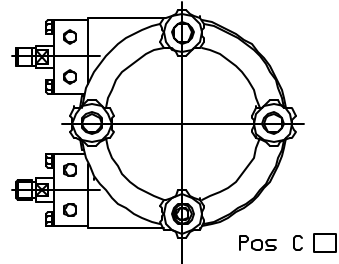

CT/AMP-19 Hosepump

Assy. No.:	
Customer:	
PO #:	Date / /
Model:	
Hose:	
Pressure:	
Ports:	
Speed:	
HP:	
Motor Encl.:	
Specials:	
Accessories:	
Drawn By:	Date / /
Project:	

Cert By: _____

Date: _____

Approx. Wt. 65 lbs.

✓	Drive	Speed	B	C
	Gear Reducer - 56C Motor	>24 RPM	8.39	14.3
	Gear Reducer - 56C Motor	<24 RPM	10.5	14.3

Fabrication Tolerance is +/- .12"

Rev	Date	By
B	1/11/05	CLM

PERIFLO

155 Commerce Blvd., Loveland, OH 45140

Dwg No.: CT/AMP 19 Dimensions