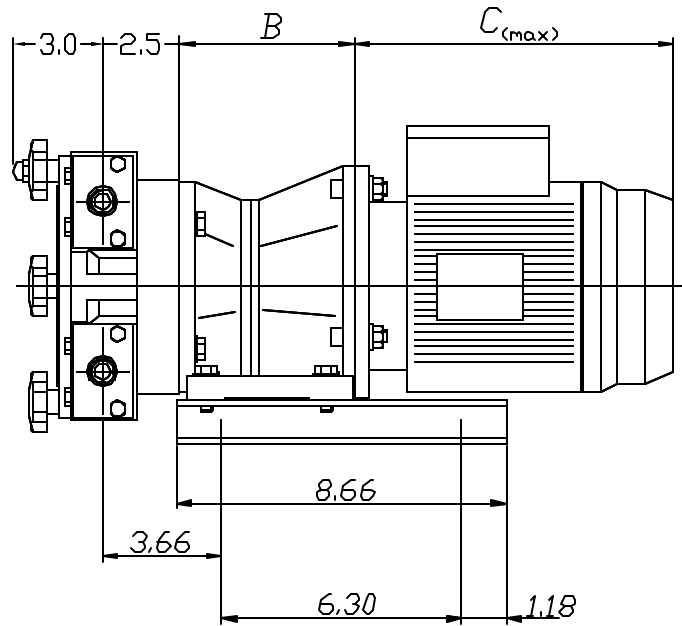

CT/AMP-19 Hosepump

Assy. No.:	
Customer:	
PO #:	Date / /
Model:	
Hose:	
Pressure:	
Ports:	
Speed:	
HP:	
Motor Encl.:	
Specials:	
Accessories:	
Drawn By:	Date / /
Project:	

Cert By: _____

Date: _____

Approx. Wt. 65 lbs.

✓	Drive	Speed	B	C
	Gear Reducer - 56C Motor	>24 RPM	8.39	14.3
	Gear Reducer - 56C Motor	<24 RPM	10.5	14.3

Fabrication Tolerance is +/- .12"

Rev	Date	By
B	1/11/05	CLM

PERIFLO

155 Commerce Blvd., Loveland, OH 45140

Dwg No.: CT/AMP 19 Dimensions