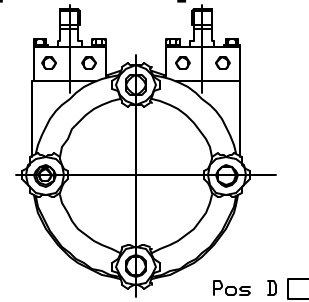

CT/AMP-19 Hosepump

Assy. No.:	
Customer:	
PO #:	Date / /
Model:	
Hose:	
Pressure:	
Ports:	
Speed:	
HP:	
Motor Encl.:	
Specials:	
Accessories:	
Drawn By:	Date / /
Project:	

Cert By: _____

Date: _____

Approx. Wt. 65 lbs.

✓	Drive	Speed	B	C
	Gear Reducer - 56C Motor	>24 RPM	8.39	14.3
	Gear Reducer - 56C Motor	<24 RPM	10.5	14.3

Fabrication Tolerance is +/- .12"

Rev	Date	By
B	1/11/05	CLM

PERIFLO

155 Commerce Blvd., Loveland, OH 45140

Dwg No.: CT/AMP 19 Dimensions