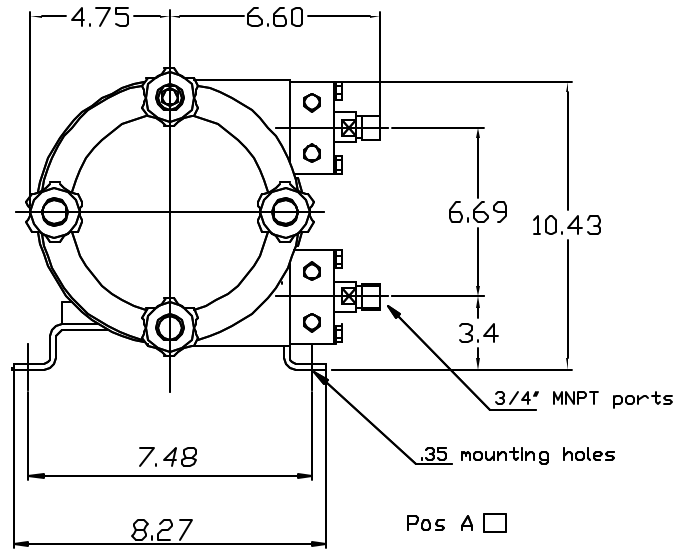

# CT/AMP-16 Hosepump

Assy. No.:	
Customer:	
PO #:	Date / /
Model:	
Hose:	
Pressure:	
Ports:	
Speed:	
HP:	
Motor Encl.:	
Specials:	
Accessories:	
Drawn By:	Date / /
Project:	

Cert By: \_\_\_\_\_

Date: \_\_\_\_\_

Approx. Wt. 65 lbs.

✓	Drive	Speed	B	C
	Gear Reducer - 56C Motor	>24 RPM	8.39	14.3
	Gear Reducer - 56C Motor	<24 RPM	10.5	14.3

Fabrication Tolerance is +/- .12"

Rev	Date	By
B	1/11/05	CLM

**PERIFLO**

155 Commerce Blvd., Loveland, OH 45140

Dwg No.: CT/AMP 16 Dimensions