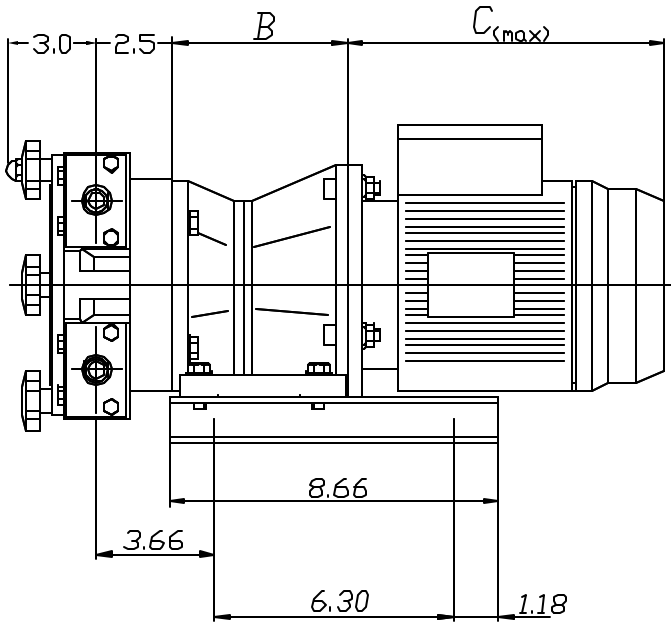

# CT/AMP-16 Hosepump

Assy. No.:	
Customer:	
PO #:	Date / /
Model:	
Hose:	
Pressure:	
Ports:	
Speed:	
HP:	
Motor Encl.:	
Specials:	
Accessories:	
Drawn By:	Date / /
Project:	

Cert By: \_\_\_\_\_

Date: \_\_\_\_\_

Approx. Wt. 65 lbs.

✓	Drive	Speed	B	C
	Gear Reducer - 56C Motor	>24 RPM	8.39	14.3
	Gear Reducer - 56C Motor	<24 RPM	10.5	14.3

Fabrication Tolerance is +/- .12"

Rev	Date	By
B	1/11/05	CLM

**PERIFLO**

155 Commerce Blvd., Loveland, OH 45140

Dwg No.: CT/AMP 16 Dimensions