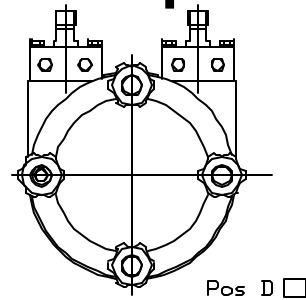

# CT/AMP-16 Hosepump

Assy. No.:	
Customer:	
PO #:	Date / /
Model:	
Hose:	
Pressure:	
Ports:	
Speed:	
HP:	
Motor Encl.:	
Specials:	
Accessories:	
Drawn By:	Date / /
Project:	

Cert By: \_\_\_\_\_

Date: \_\_\_\_\_

Approx. Wt. 65 lbs.

✓	Drive	Speed	B	C
	Gear Reducer - 56C Motor	>24 RPM	8.39	14.3
	Gear Reducer - 56C Motor	<24 RPM	10.5	14.3

Fabrication Tolerance is +/- .12"

Rev	Date	By
B	1/11/05	CLM

**PERIFLO**

155 Commerce Blvd., Loveland, OH 45140

Dwg No.: CT/AMP 16 Dimensions