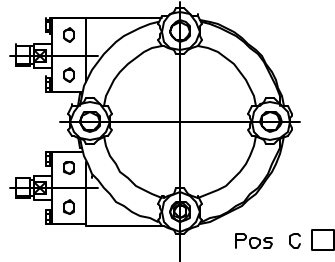

# CT/AMP-16 Hosepump

Assy. No.:	
Customer:	
PO #:	Date / /
Model:	
Hose:	
Pressure:	
Ports:	
Speed:	
HP:	
Motor Encl.:	
Specials:	
Accessories:	
Drawn By:	Date / /
Project:	

Cert By: \_\_\_\_\_

Date: \_\_\_\_\_

Approx. Wt. 65 lbs.

✓	Drive	Speed	B	C
	Gear Reducer - 56C Motor	>24 RPM	8.39	14.3
	Gear Reducer - 56C Motor	<24 RPM	10.5	14.3

Fabrication Tolerance is +/- .12"

Rev	Date	By
B	1/11/05	CLM

**PERIFLO**

155 Commerce Blvd., Loveland, OH 45140

Dwg No.: CT/AMP 16 Dimensions