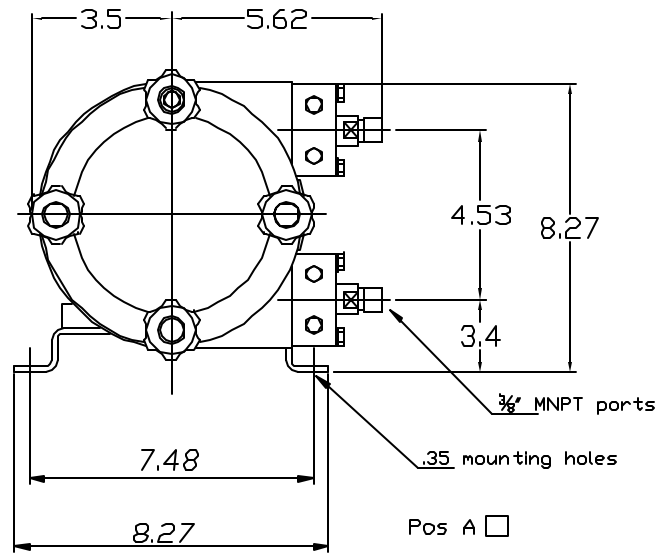

# CT/AMP-13 Hosepump

Assy. No.:	
Customer:	
PO #:	Date / /
Model:	
Hose:	
Pressure:	
Ports:	
Speed:	
HP:	
Motor Encl.:	
Specials:	
Accessories:	
Drawn By:	Date / /
Project:	

Cert By: \_\_\_\_\_

Date: \_\_\_\_\_

Approx. Wt. 50 lbs.

✓	Drive	Speed	B	C
	Gear Reducer - 56C Motor	>24 RPM	8.39	14.3
	Gear Reducer - 56C Motor	<24 RPM	10.5	14.3

Fabrication Tolerance is +/- .12"

Rev	Date	By	<b>PERIFLO</b>
			155 Commerce Blvd., Loveland, OH 45140
B	1/11/05	CLM	Dwg No.: CT/AMP 13 Dimensions