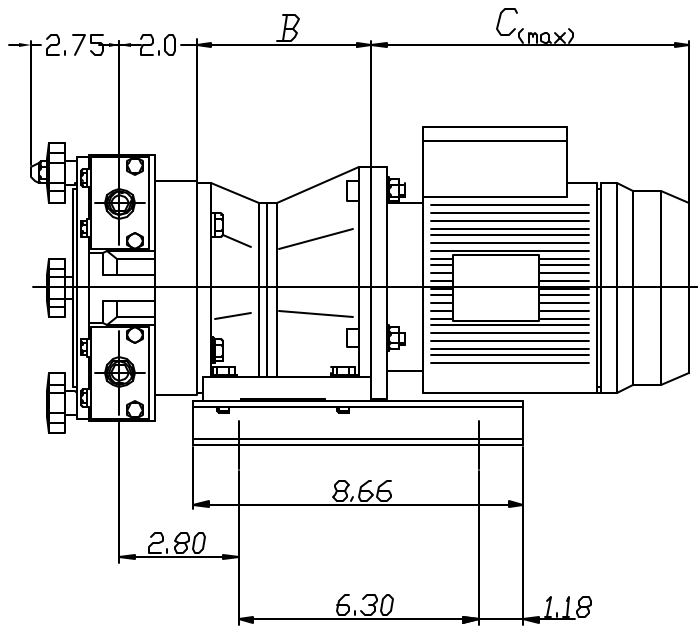

# CT/AMP-13 Hosepump

Assy. No.:	
Customer:	
PO #:	Date / /
Model:	
Hose:	
Pressure:	
Ports:	
Speed:	
HP:	
Motor Encl.:	
Specials:	
Accessories:	
Drawn By:	Date / /
Project:	

Cert By: \_\_\_\_\_

Date: \_\_\_\_\_

Approx. Wt. 50 lbs.

✓	Drive	Speed	B	C
	Gear Reducer - 56C Motor	>24 RPM	8.39	14.3
	Gear Reducer - 56C Motor	<24 RPM	10.5	14.3

Fabrication Tolerance is +/- .12"

Rev	Date	By	<b>PERIFLO</b>
			155 Commerce Blvd., Loveland, OH 45140
B	1/11/05	CLM	Dwg No.: CT/AMP 13 Dimensions