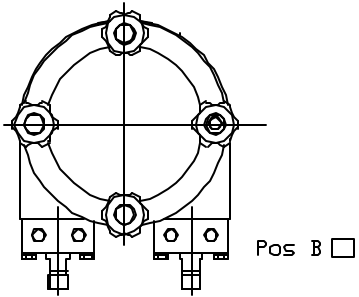

# CT/AMP-13 Hosepump

Assy. No.:	
Customer:	
PO #:	Date / /
Model:	
Hose:	
Pressure:	
Ports:	
Speed:	
HP:	
Motor Encl.:	
Specials:	
Accessories:	
Drawn By:	Date / /
Project:	

Cert By: \_\_\_\_\_

Date: \_\_\_\_\_

Approx. Wt. 50 lbs.

✓	Drive	Speed	B	C
	Gear Reducer - 56C Motor	>24 RPM	8.39	14.3
	Gear Reducer - 56C Motor	<24 RPM	10.5	14.3

Fabrication Tolerance is +/- .12"

Rev	Date	By	<b>PERIFLO</b>
			155 Commerce Blvd., Loveland, OH 45140
B	1/11/05	CLM	Dwg No.: CT/AMP 13 Dimensions