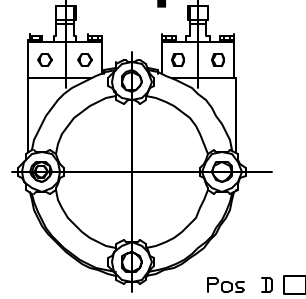

# CT/AMP-13 Hosepump

Assy. No.:	
Customer:	
PO #:	Date / /
Model:	
Hose:	
Pressure:	
Ports:	
Speed:	
HP:	
Motor Encl.:	
Specials:	
Accessories:	
Drawn By:	Date / /
Project:	

Cert By: \_\_\_\_\_

Date: \_\_\_\_\_

Approx. Wt. 50 lbs.

✓	Drive	Speed	B	C
	Gear Reducer - 56C Motor	>24 RPM	8.39	14.3
	Gear Reducer - 56C Motor	<24 RPM	10.5	14.3

Fabrication Tolerance is +/- .12"

Rev	Date	By	<b>PERIFLO</b>
			155 Commerce Blvd., Loveland, OH 45140
B	1/11/05	CLM	Dwg No.: CT/AMP 13 Dimensions